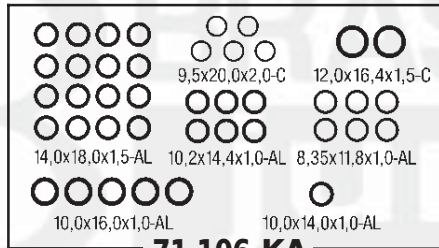

M.W.M D-229 / 6 CILINDROS

71.101-OIL

71.072-NA

71.106-KA

71.106-KB

71.126-BO

71.126-CB

71.163-CU