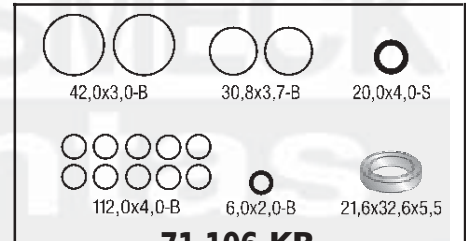

M.W.M D-229 / 6 CILINDROS

71.101-OIL

71.072-NA

71.106-KA

71.106-KB

71.126-BO

71.126-CB

71.163-CU