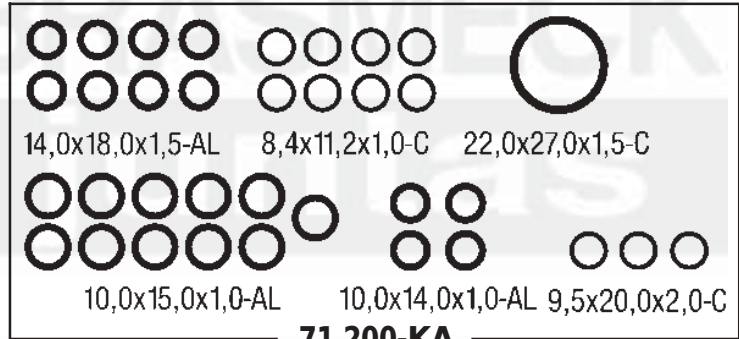

M.W.M D-226 / 4 CILINDROS

71.201-OIL

71.072-NA

14,0x18,0x1,5-AL 8,4x11,2x1,0-C 22,0x27,0x1,5-C

10,0x15,0x1,0-AL 10,0x14,0x1,0-AL 9,5x20,0x2,0-C

71.200-KA

46,0x3,0-S

14,4x3,3-B

20,6x3,4-S

8,5x2,0-B

31,4x3,6-B

21,6x32,4x7,5-B

6,0x1,6-B

71.200-KB

71.221-BBS

71.222-BBS