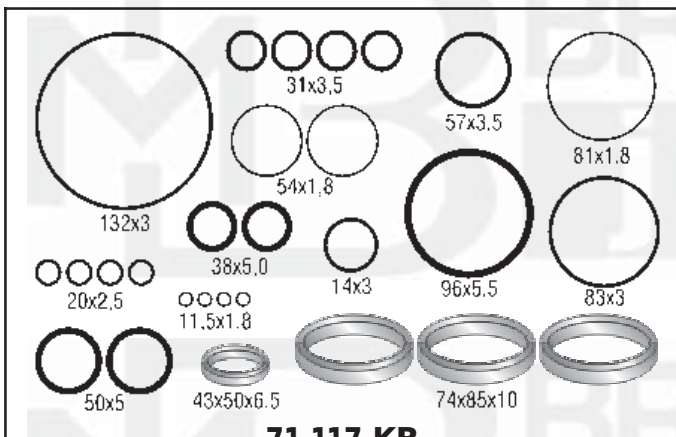

MOTOR 410-4 SÉRIE X-10 – VANS VOLARE

71.102-OIL

70.035-NA

71.117-KA

71.117-KB

71.225-DVM

71.143-BBS

71.326-BO