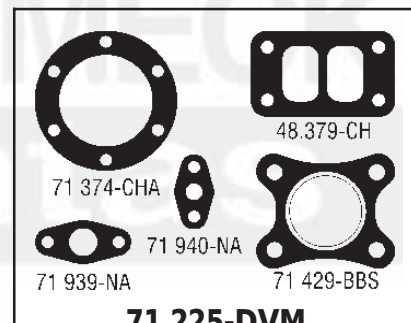

MOTOR 410-4 SÉRIE X-10 – VANS VOLARE

71.102-OIL

70.035-NA

71.117-KA

71.117-KB

71.225-DVM

71.143-BBS

71.326-BO

71.437-NA

71.438-BBS

71.441-NA

71.442-NA

71.443-NA

71.444-NA

71.446-NA

71.543-NA