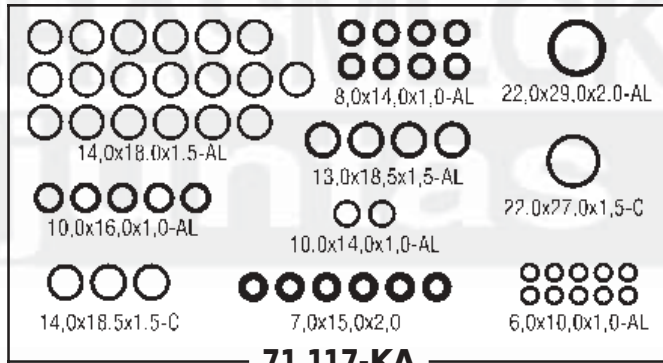

MOTOR 410-4 SÉRIE X-10 – VANS VOLARE

71.102-OIL

70.035-NA

71.117-KA

71.117-KB

71.225-DVM

71.143-BBS

71.326-BO